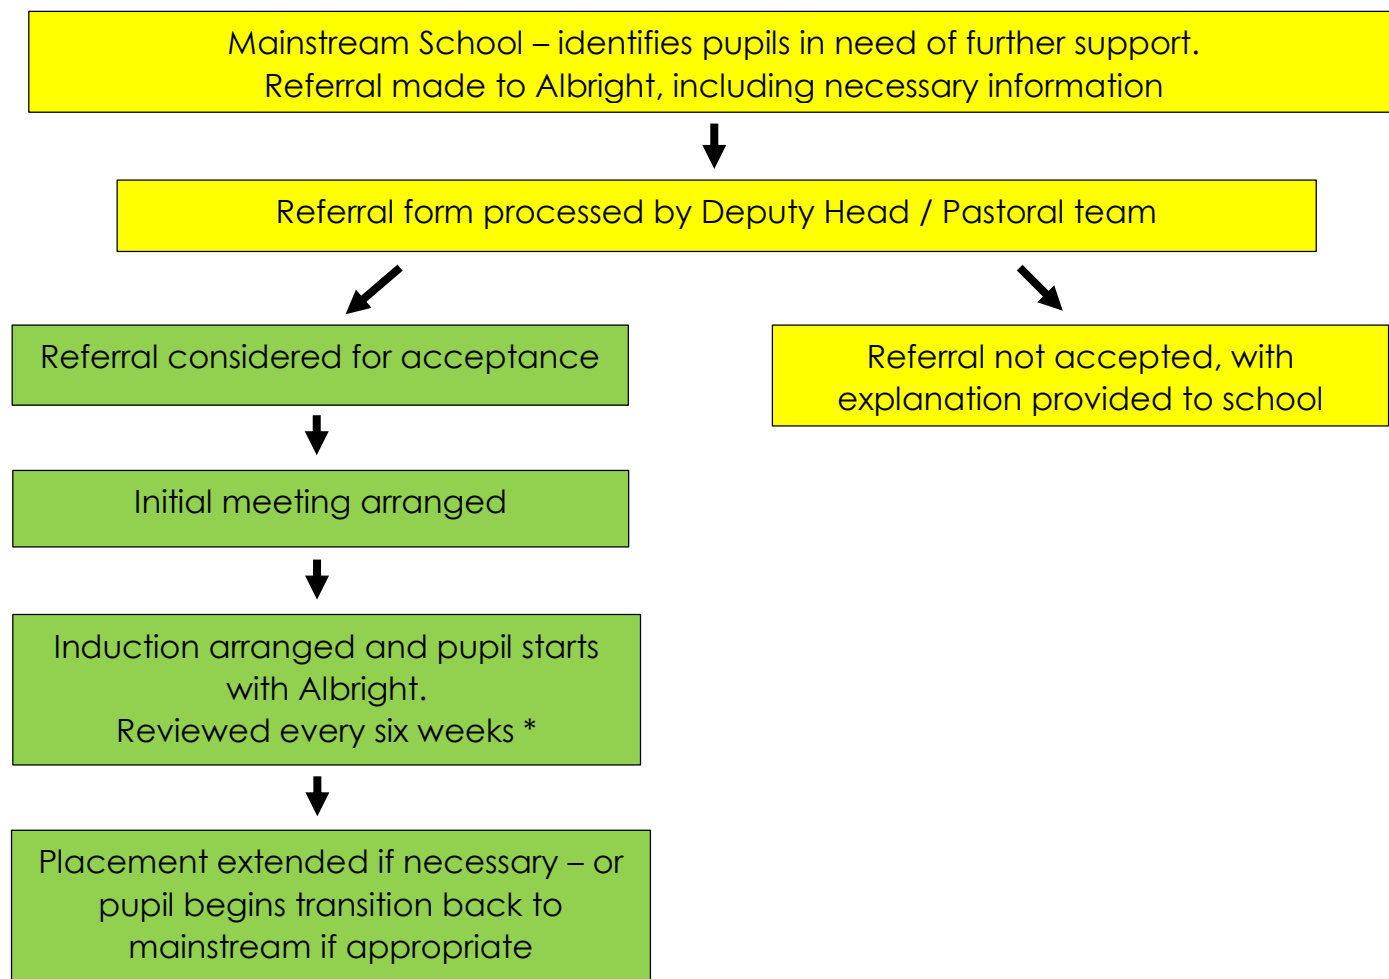

Albright Education Centre
Alternative Provision / Key Stage 2 Referral / Admission Procedure

*** Please note that if pupils repeatedly fail to engage in the process they may be referred back to their mainstream school**